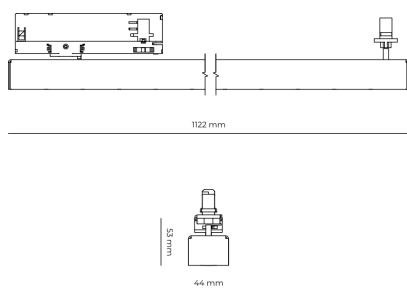

LED 220-240 V IP20    UGR < 19 CCT 4000 k CRI 80+

Product technical data

Mains voltage	220 - 240V AC, 50/60Hz	Ripple	5 %
Connection method	3-phase track adapter	Inrush current	7 A
Dimming type	Non-dimmable	Inrush time	28 μs
IP rating	20	Optical system	Lenses
Protection class	II	Optical part material	PMMA
Ambient temperature	0 to +25 °C	Housing material	Aluminium
Light source	LED	Surface finish	Powder coated
Colour temperature	4000k	Width	44.00 cm
Color rendering index	80	Height	53.00 cm
Rated luminous flux	4,903 lm	Length	1,122.00 cm
Connected load	37.74 W	Weight	2.80 kg
Luminous efficacy	129.9 lm/W	Service lifetime (L80 B10)	50 000 h
		Warranty	5 years

Dimensions

Light distribution