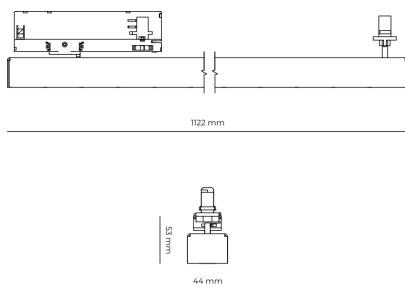

LED 220-240 V 50-60Hz **IP20** **UGR < 19** **CCT 3000 k** **CRI 80+**

Product technical data

Mains voltage	220 - 240V AC, 50/60Hz
Connection method	3-phase track adapter
Dimming type	Non-dimmable
IP rating	20
Protection class	II
Ambient temperature	0 to +25 °C
Light source	LED
Colour temperature	3000k
Color rendering index	80
Rated luminous flux	4,333 lm
Connected load	37.74 W
Luminous efficacy	114.8 lm/W

Ripple	5 %
Inrush current	7 A
Inrush time	28 µs
Optical system	Lenses
Optical part material	PMMA
Housing material	Aluminium
Surface finish	Powder coated
Width	44.00 cm
Height	53.00 cm
Length	1,122.00 cm
Weight	2.80 kg
Service lifetime (L80 B10)	50 000 h
Warranty	5 years

Dimensions

Light distribution