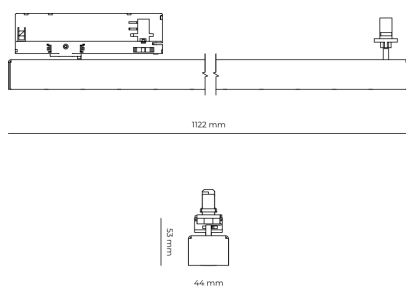

LED 220-240 V IP20    UGR < 19 CCT 3000 k CRI 80+

Product technical data

Mains voltage	220 - 240V AC, 50/60Hz	Ripple	5 %
Connection method	3-phase track adapter	Inrush current	7 A
Dimming type	Non-dimmable	Inrush time	28 μs
IP rating	20	Optical system	Lenses
Protection class	II	Optical part material	PMMA
Ambient temperature	0 to +25 °C	Housing material	Aluminium
Light source	LED	Surface finish	Powder coated
Colour temperature	3000k	Width	44.00 cm
Color rendering index	80	Height	53.00 cm
Rated luminous flux	4,790 lm	Length	1,122.00 cm
Connected load	37.74 W	Weight	2.80 kg
Luminous efficacy	126.9 lm/W	Service lifetime (L80 B10)	50 000 h
		Warranty	5 years

Dimensions

Light distribution