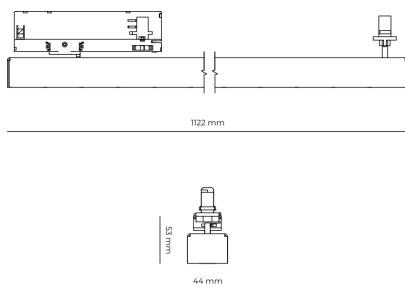

LED 220-240 V 50-60Hz **IP20** **UGR < 19** **CCT 5000 k** **CRI 90+**

Product technical data

Mains voltage	220 - 240V AC, 50/60Hz
Connection method	3-phase track adapter
Dimming type	Non-dimmable
IP rating	20
Protection class	II
Ambient temperature	0 to +25 °C
Light source	LED
Colour temperature	5000k
Color rendering index	90
Rated luminous flux	3,179 lm
Connected load	27.57 W
Luminous efficacy	115.3 lm/W

Ripple	5 %
Inrush current	7 A
Inrush time	28 µs
Optical system	Lenses
Optical part material	PMMA
Housing material	Aluminium
Surface finish	Powder coated
Width	44.00 cm
Height	53.00 cm
Length	1,122.00 cm
Weight	2.80 kg
Service lifetime (L80 B10)	50 000 h
Warranty	5 years

Dimensions

Light distribution