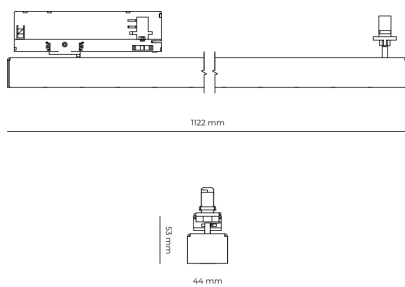

LED 220-240 V IP20    UGR < 19 CCT 5000 k CRI 90+

Product technical data

Mains voltage	220 - 240V AC, 50/60Hz
Connection method	3-phase track adapter
Dimming type	Non-dimmable
IP rating	20
Protection class	II
Ambient temperature	0 to +25 °C
Light source	LED
Colour temperature	5000k
Color rendering index	90
Rated luminous flux	3,514 lm
Connected load	27.57 W
Luminous efficacy	127.5 lm/W

Ripple	5 %
Inrush current	7 A
Inrush time	28 µs
Optical system	Lenses
Optical part material	PMMA
Housing material	Aluminium
Surface finish	Powder coated
Width	44.00 cm
Height	53.00 cm
Length	1,122.00 cm
Weight	2.80 kg
Service lifetime (L80 B10)	50 000 h
Warranty	5 years

Dimensions

Light distribution