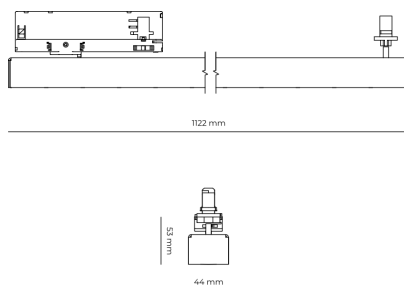

LED 220-240 V 50-60Hz IP20    UGR < 19 CCT 5000 k CRI 90+

Product technical data

Mains voltage	220 - 240V AC, 50/60Hz
Connection method	3-phase track adapter
Dimming type	Non-dimmable
IP rating	20
Protection class	II
Ambient temperature	0 to +25 °C
Light source	LED
Colour temperature	5000k
Color rendering index	90
Rated luminous flux	3,514 lm
Connected load	27.57 W
Luminous efficacy	127.5 lm/W

Optical system	Lenses
Optical part material	PMMA
Housing material	Aluminium
Surface finish	Powder coated
Width	44.00 cm
Height	53.00 cm
Length	1,122.00 cm
Weight	2.80 kg
Service lifetime (L80 B10)	50 000 h
Warranty	5 years

Dimensions

Light distribution