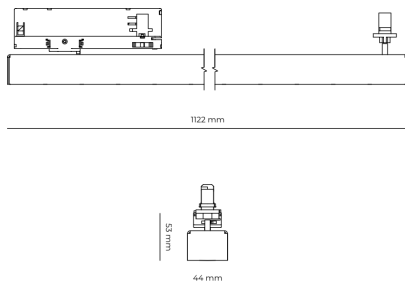

LED 220-240 V 50-60Hz **IP20** **UGR < 19** **CCT 4000 k** **CRI 90+**

Product technical data

Mains voltage	220 - 240V AC, 50/60Hz
Connection method	3-phase track adapter
Dimming type	Non-dimmable
IP rating	20
Protection class	II
Ambient temperature	0 to +25 °C
Light source	LED
Colour temperature	4000k
Color rendering index	90
Rated luminous flux	2,524 lm
Connected load	22.72 W
Luminous efficacy	111.1 lm/W

Ripple	5 %
Inrush current	7 A
Inrush time	28 µs
Optical system	Lenses
Optical part material	PMMA
Housing material	Aluminium
Surface finish	Powder coated
Width	44.00 cm
Height	53.00 cm
Length	1,122.00 cm
Weight	2.80 kg
Service lifetime (L80 B10)	50 000 h
Warranty	5 years

Dimensions

Light distribution