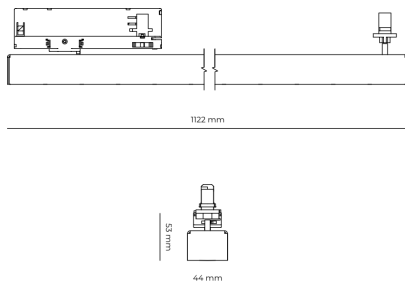

Technical datasheet

WORT-S-930-1-WAS-WH

Product description

Worker Track Duo is a linear LED luminaire for 3-phase track system with LED source with 50,000 hours lifetime. Available in 3 power options, color temperatures 3000K/4000K/5000K with CRI 80+/90+. Five light distribution types (50°, 80°, ASYM, SYM, WAS) with special optics reducing glare and DALI control option available. Provides comfortable and natural lighting with easy track system installation. Ideal for offices and stores. 5-year warranty.

LED 220-240 V 50-60Hz **IP20** **UGR < 19** **CCT 3000 k** **CRI 90+**

Product technical data

Mains voltage	220 - 240V AC, 50/60Hz	Ripple	5 %
Connection method	3-phase track adapter	Inrush current	7 A
Dimming type	Non-dimmable	Inrush time	28 µs
IP rating	20	Optical system	Lenses
Protection class	II	Optical part material	PMMA
Ambient temperature	0 to +25 °C	Housing material	Aluminium
Light source	LED	Surface finish	Powder coated
Colour temperature	3000k	Width	44.00 cm
Color rendering index	90	Height	53.00 cm
Rated luminous flux	2,362 lm	Length	1,122.00 cm
Connected load	22.72 W	Weight	2.80 kg
Luminous efficacy	104.0 lm/W	Service lifetime (L80 B10)	50 000 h
		Warranty	5 years

Dimensions

Light distribution