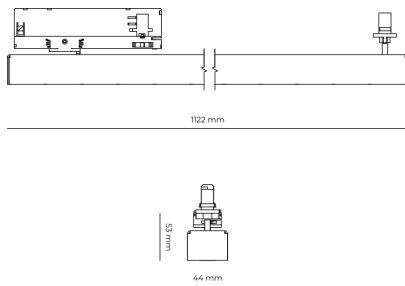

Technical datasheet

WORT-S-850-1-WAS-WH

Product description

Worker Track Duo is a linear LED luminaire for 3-phase track system with LED source with 50,000 hours lifetime. Available in 3 power options, color temperatures 3000K/4000K/5000K with CRI 80+/90+. Five light distribution types (50°, 80°, ASYM, SYM, WAS) with special optics reducing glare and DALI control option available. Provides comfortable and natural lighting with easy track system installation. Ideal for offices and stores. 5-year warranty.

LED 220-240 V 50-60Hz **IP20** **UGR < 19** **CCT 5000 k** **CRI 80+**

Product technical data

Mains voltage	220 - 240V AC, 50/60Hz	Ripple	5 %
Connection method	3-phase track adapter	Inrush current	7 A
Dimming type	Non-dimmable	Inrush time	28 µs
IP rating	20	Optical system	Lenses
Protection class	II	Optical part material	PMMA
Ambient temperature	0 to +25 °C	Housing material	Aluminium
Light source	LED	Surface finish	Powder coated
Colour temperature	5000k	Width	44.00 cm
Color rendering index	80	Height	53.00 cm
Rated luminous flux	3,326 lm	Length	1,122.00 cm
Connected load	25.97 W	Weight	2.80 kg
Luminous efficacy	128.1 lm/W	Service lifetime (L80 B10)	50 000 h
		Warranty	5 years

Dimensions

Light distribution