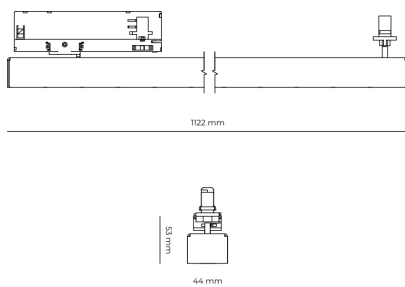

LED 220-240 V IP20    UGR < 19 CCT 5000 k CRI 80+

Product technical data

Mains voltage	220 - 240V AC, 50/60Hz	Ripple	5 %
Connection method	3-phase track adapter	Inrush current	7 A
Dimming type	Non-dimmable	Inrush time	28 μs
IP rating	20	Optical system	Lenses
Protection class	II	Optical part material	PMMA
Ambient temperature	0 to +25 °C	Housing material	Aluminium
Light source	LED	Surface finish	Powder coated
Colour temperature	5000k	Width	44.00 cm
Color rendering index	80	Height	53.00 cm
Rated luminous flux	3,582 lm	Length	1,122.00 cm
Connected load	25.97 W	Weight	2.80 kg
Luminous efficacy	137.9 lm/W	Service lifetime (L80 B10)	50 000 h
		Warranty	5 years

Dimensions

Light distribution