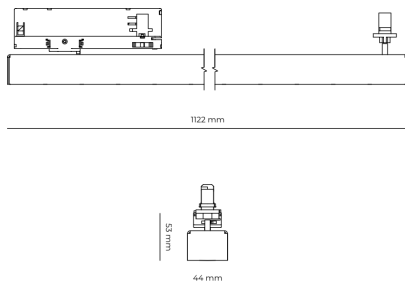

LED 220-240 V 50-60Hz **IP20** **UGR < 19** **CCT 3000 k** **CRI 80+**

Product technical data

Mains voltage	220 - 240V AC, 50/60Hz
Connection method	3-phase track adapter
Dimming type	Non-dimmable
IP rating	20
Protection class	II
Ambient temperature	0 to +25 °C
Light source	LED
Colour temperature	3000k
Color rendering index	80
Rated luminous flux	3,167 lm
Connected load	25.97 W
Luminous efficacy	121.9 lm/W

Ripple	5 %
Inrush current	7 A
Inrush time	28 µs
Optical system	Lenses
Optical part material	PMMA
Housing material	Aluminium
Surface finish	Powder coated
Width	44.00 cm
Height	53.00 cm
Length	1,122.00 cm
Weight	2.80 kg
Service lifetime (L80 B10)	50 000 h
Warranty	5 years

Dimensions

Light distribution