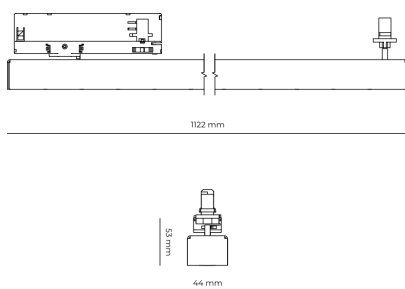

LED 220-240 V IP20    UGR < 19 CCT 3000 k CRI 80+

Product technical data

Mains voltage	220 - 240V AC, 50/60Hz
Connection method	3-phase track adapter
Dimming type	Non-dimmable
IP rating	20
Protection class	II
Ambient temperature	0 to +25 °C
Light source	LED
Colour temperature	3000k
Color rendering index	80
Rated luminous flux	3,501 lm
Connected load	25.97 W
Luminous efficacy	134.8 lm/W

Ripple	5 %
Inrush current	7 A
Inrush time	28 μs
Optical system	Lenses
Optical part material	PMMA
Housing material	Aluminium
Surface finish	Powder coated
Width	44.00 cm
Height	53.00 cm
Length	1,122.00 cm
Weight	2.80 kg
Service lifetime (L80 B10)	50 000 h
Warranty	5 years

Dimensions

Light distribution