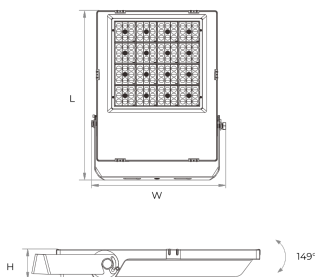

Inrush current	100 A
Optical system	Lenses
Optical part material	Hardened glass
Housing material	Die-cast aluminium
Surface finish	Powder coated
Width	328.00 cm
Height	53.00 cm
Length	407.00 cm
Weight	5.20 kg
Service lifetime (L80 B10)	50 000 h
Warranty	5 years

### Dimensions