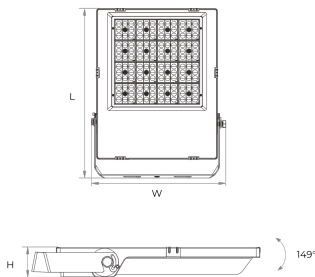

DALI address	1
Inrush current	100 A
Optical system	Lenses
Optical part material	Hardened glass
Housing material	Die-cast aluminium
Surface finish	Powder coated
Width	264.00 cm
Height	53.00 cm
Length	336.00 cm
Weight	3.30 kg
Service lifetime (L80 B10)	50 000 h
Warranty	5 years

### Dimensions