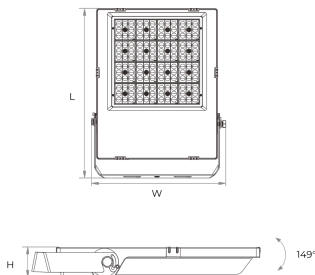

Inrush current	100 A
Optical system	Lenses
Optical part material	Hardened glass
Housing material	Die-cast aluminium
Surface finish	Powder coated
Width	264.00 cm
Height	53.00 cm
Length	336.00 cm
Weight	3.30 kg
Service lifetime (L80 B10)	50 000 h
Warranty	5 years

### Dimensions