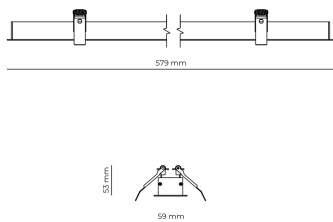

Ripple	3 %
Inrush current	8 A
Inrush time	48 μs
Optical system	Lenses
Optical part material	PMMA
Housing material	Aluminium
Surface finish	Powder coated
Width	59.00 cm
Height	53.00 cm
Length	579.00 cm
Weight	1.00 kg
Service lifetime (L80 B10)	50 000 h
Warranty	5 years

### Dimensions