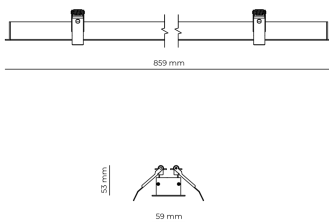

Technical datasheet

WORREC-859-L-950-1-80-BL

Product description

Premium recessed luminaire with precision optics for minimal glare. Ideal for offices, retail spaces and schools where light quality matters. Efficiency up to 141 lm/W, CRI up to 90+, selectable 50° or 80° distribution. Available with DALI control. Lifetime 50,000h, 5-year warranty. Modular sizes 579/859/1139 mm.

LED 220-240 V 50-60 Hz IP20    UGR < 19

Product technical data

Mains voltage	220 - 240V AC, 50/60Hz	Ripple	3 %
Connection method	Screw terminal	Inrush current	8 A
Dimming type	Non-dimmable	Inrush time	48 μs
IP rating	20	Optical system	Lenses
Protection class	I	Optical part material	PMMA
Ambient temperature	0 to +25 °C	Housing material	Aluminium
Light source	LED	Surface finish	Powder coated
Rated luminous flux	4,840 lm	Width	59.00 cm
Connected load	43.68 W	Height	53.00 cm
Luminous efficacy	110.8 lm/W	Length	859.00 cm
		Weight	1.00 kg
		Service lifetime (L80 B10)	50 000 h
		Warranty	5 years

Dimensions

Light distribution