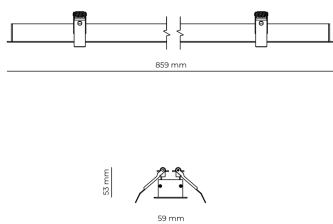

Ripple	3 %
Inrush current	8 A
Inrush time	48 µs
Optical system	Lenses
Optical part material	PMMA
Housing material	Aluminium
Surface finish	Powder coated
Width	59.00 cm
Height	53.00 cm
Length	859.00 cm
Weight	1.00 kg
Service lifetime (L80 B10)	50 000 h
Warranty	5 years

### Dimensions