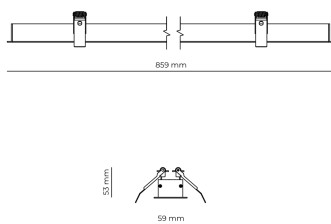

Technical datasheet

WORREC-859-L-950-1-50-BL

Product description

Premium recessed luminaire with precision optics for minimal glare. Ideal for offices, retail spaces and schools where light quality matters. Efficiency up to 141 lm/W, CRI up to 90+, selectable 50° or 80° distribution. Available with DALI control. Lifetime 50,000h, 5-year warranty. Modular sizes 579/859/1139 mm.

LED 220-240 V 50-60 Hz IP20    UGR < 19

Product technical data

Mains voltage	220 - 240V AC, 50/60Hz	Ripple	3 %
Connection method	Screw terminal	Inrush current	8 A
Dimming type	Non-dimmable	Inrush time	48 μs
IP rating	20	Optical system	Lenses
Protection class	I	Optical part material	PMMA
Ambient temperature	0 to +25 °C	Housing material	Aluminium
Light source	LED	Surface finish	Powder coated
Rated luminous flux	4,715 lm	Width	59.00 cm
Connected load	43.68 W	Height	53.00 cm
Luminous efficacy	107.9 lm/W	Length	859.00 cm
		Weight	1.00 kg
		Service lifetime (L80 B10)	50 000 h
		Warranty	5 years

Dimensions

Light distribution