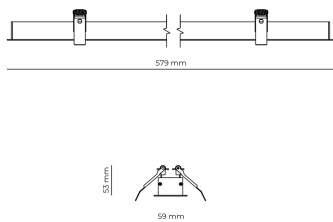

Technical datasheet

WORREC-579-L-850-1-80-WH

Product description

Premium recessed luminaire with precision optics for minimal glare. Ideal for offices, retail spaces and schools where light quality matters. Efficiency up to 141 lm/W, CRI up to 90+, selectable 50° or 80° distribution. Available with DALI control. Lifetime 50,000h, 5-year warranty. Modular sizes 579/859/1139 mm.

LED 220-240 V 50-60 Hz IP20    UGR < 19

Product technical data

Mains voltage	220 - 240V AC, 50/60Hz
Connection method	Screw terminal
Dimming type	Non-dimmable
IP rating	20
Protection class	I
Ambient temperature	0 to +25 °C
Light source	LED
Rated luminous flux	3,345 lm
Connected load	27.20 W
Luminous efficacy	123.0 lm/W

Ripple	3 %
Inrush current	8 A
Inrush time	48 μs
Optical system	Lenses
Optical part material	PMMA
Housing material	Aluminium
Surface finish	Powder coated
Width	59.00 cm
Height	53.00 cm
Length	579.00 cm
Weight	1.00 kg
Service lifetime (L80 B10)	50 000 h
Warranty	5 years

Dimensions

Light distribution