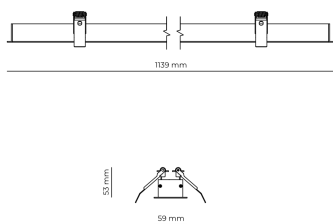

Technical datasheet

WORREC-1139-L-850-1-80-BL

Product description

Premium recessed luminaire with precision optics for minimal glare. Ideal for offices, retail spaces and schools where light quality matters. Efficiency up to 141 lm/W, CRI up to 90+, selectable 50° or 80° distribution. Available with DALI control. Lifetime 50,000h, 5-year warranty. Modular sizes 579/859/1139 mm.

LED 220-240 V 50-60 Hz IP20    UGR < 19

Product technical data

| | |
|---------------------|------------------------|
| Mains voltage | 220 - 240V AC, 50/60Hz |
| Connection method | Screw terminal |
| Dimming type | Non-dimmable |
| IP rating | 20 |
| Protection class | I |
| Ambient temperature | 0 to +25 °C |
| Light source | LED |
| Rated luminous flux | 5,538 lm |
| Connected load | 42.25 W |
| Luminous efficacy | 131.1 lm/W |

| | |
|----------------------------|---------------|
| Ripple | 3 % |
| Inrush current | 8 A |
| Inrush time | 48 μs |
| Optical system | Lenses |
| Optical part material | PMMA |
| Housing material | Aluminium |
| Surface finish | Powder coated |
| Width | 59.00 cm |
| Height | 53.00 cm |
| Length | 1,139.00 cm |
| Weight | 1.00 kg |
| Service lifetime (L80 B10) | 50 000 h |
| Warranty | 5 years |

Dimensions

Light distribution