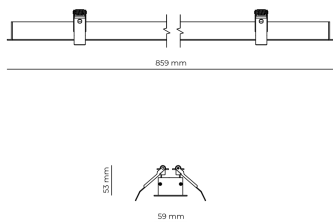

Technical datasheet

WORREC-859-L-850-1-50-WH

Product description

Premium recessed luminaire with precision optics for minimal glare. Ideal for offices, retail spaces and schools where light quality matters. Efficiency up to 141 lm/W, CRI up to 90+, selectable 50° or 80° distribution. Available with DALI control. Lifetime 50,000h, 5-year warranty. Modular sizes 579/859/1139 mm.

LED 220-240 V 50-60 Hz IP20  CE  UGR < 19

Product technical data

Mains voltage	220 - 240V AC, 50/60Hz
Connection method	Screw terminal
Dimming type	Non-dimmable
IP rating	20
Protection class	I
Ambient temperature	0 to +25 °C
Light source	LED
Rated luminous flux	4,889 lm
Connected load	40.77 W
Luminous efficacy	119.9 lm/W

Ripple	3 %
Inrush current	8 A
Inrush time	48 μs
Optical system	Lenses
Optical part material	PMMA
Housing material	Aluminium
Surface finish	Powder coated
Width	59.00 cm
Height	53.00 cm
Length	859.00 cm
Weight	1.00 kg
Service lifetime (L80 B10)	50 000 h
Warranty	5 years

Dimensions

Light distribution