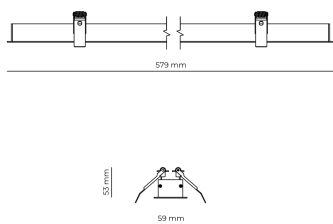

Technical datasheet

WORREC-579-L-940-1-80-WH

Product description

Premium recessed luminaire with precision optics for minimal glare. Ideal for offices, retail spaces and schools where light quality matters. Efficiency up to 141 lm/W, CRI up to 90+, selectable 50° or 80° distribution. Available with DALI control. Lifetime 50,000h, 5-year warranty. Modular sizes 579/859/1139 mm.

LED 220-240 V 50-60 Hz IP20  CE  UGR < 19

Product technical data

Mains voltage	220 - 240V AC, 50/60Hz
Connection method	Screw terminal
Dimming type	Non-dimmable
IP rating	20
Protection class	I
Ambient temperature	0 to +25 °C
Light source	LED
Rated luminous flux	2,621 lm
Connected load	24.41 W
Luminous efficacy	107.4 lm/W

Ripple	3 %
Inrush current	8 A
Inrush time	48 μs
Optical system	Lenses
Optical part material	PMMA
Housing material	Aluminium
Surface finish	Powder coated
Width	59.00 cm
Height	53.00 cm
Length	579.00 cm
Weight	1.00 kg
Service lifetime (L80 B10)	50 000 h
Warranty	5 years

Dimensions

Light distribution