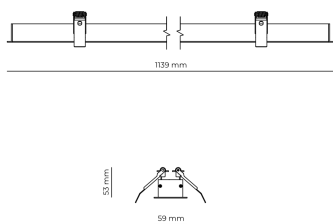

Technical datasheet

WORREC-1139-L-940-1-80-BL

Product description

Premium recessed luminaire with precision optics for minimal glare. Ideal for offices, retail spaces and schools where light quality matters. Efficiency up to 141 lm/W, CRI up to 90+, selectable 50° or 80° distribution. Available with DALI control. Lifetime 50,000h, 5-year warranty. Modular sizes 579/859/1139 mm.

LED 220-240 V 50-60 Hz IP20  CE  UGR < 19

Product technical data

Mains voltage	220 - 240V AC, 50/60Hz
Connection method	Screw terminal
Dimming type	Non-dimmable
IP rating	20
Protection class	I
Ambient temperature	0 to +25 °C
Light source	LED
Rated luminous flux	4,271 lm
Connected load	37.64 W
Luminous efficacy	113.5 lm/W

Ripple	3 %
Inrush current	8 A
Inrush time	48 μs
Optical system	Lenses
Optical part material	PMMA
Housing material	Aluminium
Surface finish	Powder coated
Width	59.00 cm
Height	53.00 cm
Length	1,139.00 cm
Weight	1.00 kg
Service lifetime (L80 B10)	50 000 h
Warranty	5 years

Dimensions

Light distribution