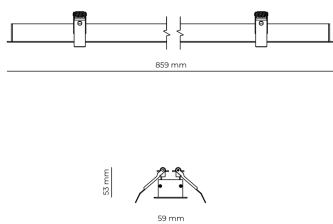

Technical datasheet

WORREC-859-L-940-1-50-WH

Product description

Premium recessed luminaire with precision optics for minimal glare. Ideal for offices, retail spaces and schools where light quality matters. Efficiency up to 141 lm/W, CRI up to 90+, selectable 50° or 80° distribution. Available with DALI control. Lifetime 50,000h, 5-year warranty. Modular sizes 579/859/1139 mm.

LED 220-240 V 50-60 Hz IP20  CE  UGR < 19

Product technical data

Mains voltage	220 - 240V AC, 50/60Hz
Connection method	Screw terminal
Dimming type	Non-dimmable
IP rating	20
Protection class	I
Ambient temperature	0 to +25 °C
Light source	LED
Rated luminous flux	3,830 lm
Connected load	36.51 W
Luminous efficacy	104.9 lm/W

Ripple	3 %
Inrush current	8 A
Inrush time	48 μs
Optical system	Lenses
Optical part material	PMMA
Housing material	Aluminium
Surface finish	Powder coated
Width	59.00 cm
Height	53.00 cm
Length	859.00 cm
Weight	1.00 kg
Service lifetime (L80 B10)	50 000 h
Warranty	5 years

Dimensions

Light distribution