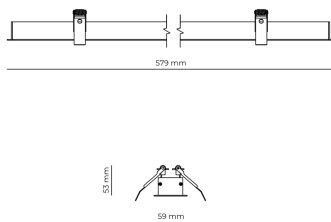

Technical datasheet

WORREC-579-L-940-1-50-BL

Product description

Premium recessed luminaire with precision optics for minimal glare. Ideal for offices, retail spaces and schools where light quality matters. Efficiency up to 141 lm/W, CRI up to 90+, selectable 50° or 80° distribution. Available with DALI control. Lifetime 50,000h, 5-year warranty. Modular sizes 579/859/1139 mm.

LED 220-240 V 50-60 Hz IP20    UGR < 19

Product technical data

Mains voltage	220 - 240V AC, 50/60Hz	Ripple	3 %
Connection method	Screw terminal	Inrush current	8 A
Dimming type	Non-dimmable	Inrush time	48 μs
IP rating	20	Optical system	Lenses
Protection class	I	Optical part material	PMMA
Ambient temperature	0 to +25 °C	Housing material	Aluminium
Light source	LED	Surface finish	Powder coated
Rated luminous flux	2,554 lm	Width	59.00 cm
Connected load	24.41 W	Height	53.00 cm
Luminous efficacy	104.6 lm/W	Length	579.00 cm
		Weight	1.00 kg
		Service lifetime (L80 B10)	50 000 h
		Warranty	5 years

Dimensions

Light distribution