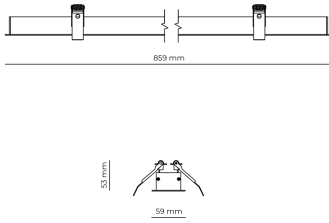

Technical datasheet

WORREC-859-L-840-2-80-WH

Product description

Premium recessed luminaire with precision optics for minimal glare. Ideal for offices, retail spaces and schools where light quality matters. Efficiency up to 141 lm/W, CRI up to 90+, selectable 50° or 80° distribution. Available with DALI control. Lifetime 50,000h, 5-year warranty. Modular sizes 579/859/1139 mm.

LED 220-240V
50-60Hz **IP20**  **CE**  **UGR < 19** **DIMM Push** 

Product technical data

Mains voltage	220 - 240V AC, 50/60Hz	Ripple	3 %
Connection method	Screw terminal	DALI address	1
Dimming type	DALI	Standby power	0.50 W
IP rating	20	Inrush current	5 A
Protection class	I	Inrush time	45 µs
Ambient temperature	0 to +25 °C	Optical system	Lenses
Light source	LED	Optical part material	PMMA
Rated luminous flux	5,018 lm	Housing material	Aluminium
Connected load	41.87 W	Surface finish	Powder coated
Luminous efficacy	119.8 lm/W	Width	59.00 cm
		Height	53.00 cm
		Length	859.00 cm
		Weight	1.00 kg
		Service lifetime (L80 B10)	50 000 h
		Warranty	5 years

Dimensions

Light distribution

DALI 2

DALI (Digital Addressable Lighting Interface) is an international standard for digital lighting control systems. It enables individual control of each luminaire in the network using digital signals - unlike traditional analog solutions.