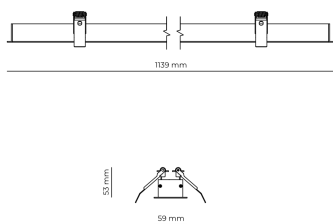

Technical datasheet

WORREC-1139-L-840-1-80-BL

Product description

Premium recessed luminaire with precision optics for minimal glare. Ideal for offices, retail spaces and schools where light quality matters. Efficiency up to 141 lm/W, CRI up to 90+, selectable 50° or 80° distribution. Available with DALI control. Lifetime 50,000h, 5-year warranty. Modular sizes 579/859/1139 mm.

LED 220-240 V 50-60 Hz IP20    UGR < 19

Product technical data

Mains voltage	220 - 240V AC, 50/60Hz
Connection method	Screw terminal
Dimming type	Non-dimmable
IP rating	20
Protection class	I
Ambient temperature	0 to +25 °C
Light source	LED
Rated luminous flux	5,538 lm
Connected load	42.25 W
Luminous efficacy	131.1 lm/W

Ripple	3 %
Inrush current	8 A
Inrush time	48 μs
Optical system	Lenses
Optical part material	PMMA
Housing material	Aluminium
Surface finish	Powder coated
Width	59.00 cm
Height	53.00 cm
Length	1,139.00 cm
Weight	1.00 kg
Service lifetime (L80 B10)	50 000 h
Warranty	5 years

Dimensions

Light distribution