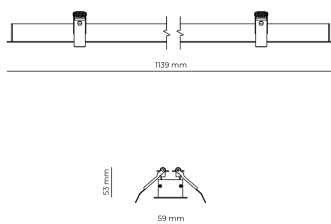

### Product technical data

Mains voltage	220 - 240V AC, 50/60Hz	Ripple	3 %
Connection method	Screw terminal	Inrush current	8 A
Dimming type	Non-dimmable	Inrush time	48 μs
IP rating	20	Optical system	Lenses
Protection class	I	Optical part material	PMMA
Ambient temperature	0 to +25 °C	Housing material	Aluminium
Light source	LED	Surface finish	Powder coated
Rated luminous flux	5,395 lm	Width	59.00 cm
Connected load	42.25 W	Height	53.00 cm
Luminous efficacy	127.7 lm/W	Length	1,139.00 cm
		Weight	1.00 kg
		Service lifetime (L80 B10)	50 000 h
		Warranty	5 years

### Dimensions