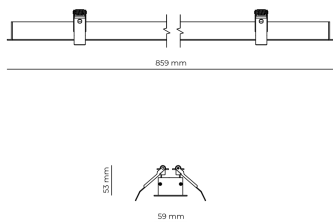

Technical datasheet

WORREC-859-L-840-1-50-WH

Product description

Premium recessed luminaire with precision optics for minimal glare. Ideal for offices, retail spaces and schools where light quality matters. Efficiency up to 141 lm/W, CRI up to 90+, selectable 50° or 80° distribution. Available with DALI control. Lifetime 50,000h, 5-year warranty. Modular sizes 579/859/1139 mm.

LED 220-240 V 50-60 Hz IP20  CE  UGR < 19

Product technical data

Mains voltage	220 - 240V AC, 50/60Hz
Connection method	Screw terminal
Dimming type	Non-dimmable
IP rating	20
Protection class	I
Ambient temperature	0 to +25 °C
Light source	LED
Rated luminous flux	4,889 lm
Connected load	40.77 W
Luminous efficacy	119.9 lm/W

Ripple	3 %
Inrush current	8 A
Inrush time	48 μs
Optical system	Lenses
Optical part material	PMMA
Housing material	Aluminium
Surface finish	Powder coated
Width	59.00 cm
Height	53.00 cm
Length	859.00 cm
Weight	1.00 kg
Service lifetime (L80 B10)	50 000 h
Warranty	5 years

Dimensions

Light distribution