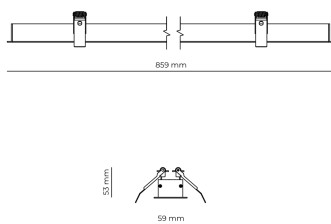

Technical datasheet

WORREC-859-L-840-1-50-BL

Product description

Premium recessed luminaire with precision optics for minimal glare. Ideal for offices, retail spaces and schools where light quality matters. Efficiency up to 141 lm/W, CRI up to 90+, selectable 50° or 80° distribution. Available with DALI control. Lifetime 50,000h, 5-year warranty. Modular sizes 579/859/1139 mm.

LED 220-240 V 50-60 Hz IP20  CE  UGR < 19

Product technical data

Mains voltage	220 - 240V AC, 50/60Hz	Ripple	3 %
Connection method	Screw terminal	Inrush current	8 A
Dimming type	Non-dimmable	Inrush time	48 μs
IP rating	20	Optical system	Lenses
Protection class	I	Optical part material	PMMA
Ambient temperature	0 to +25 °C	Housing material	Aluminium
Light source	LED	Surface finish	Powder coated
Rated luminous flux	4,889 lm	Width	59.00 cm
Connected load	40.77 W	Height	53.00 cm
Luminous efficacy	119.9 lm/W	Length	859.00 cm
		Weight	1.00 kg
		Service lifetime (L80 B10)	50 000 h
		Warranty	5 years

Dimensions

Light distribution