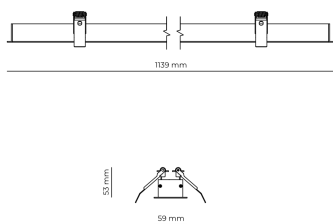

Technical datasheet

WORREC-1139-L-930-1-80-WH

Product description

Premium recessed luminaire with precision optics for minimal glare. Ideal for offices, retail spaces and schools where light quality matters. Efficiency up to 141 lm/W, CRI up to 90+, selectable 50° or 80° distribution. Available with DALI control. Lifetime 50,000h, 5-year warranty. Modular sizes 579/859/1139 mm.

LED 220-240 V 50-60 Hz IP20    UGR < 19

Product technical data

Mains voltage	220 - 240V AC, 50/60Hz
Connection method	Screw terminal
Dimming type	Non-dimmable
IP rating	20
Protection class	I
Ambient temperature	0 to +25 °C
Light source	LED
Rated luminous flux	3,995 lm
Connected load	37.64 W
Luminous efficacy	106.1 lm/W

Ripple	3 %
Inrush current	8 A
Inrush time	48 μs
Optical system	Lenses
Optical part material	PMMA
Housing material	Aluminium
Surface finish	Powder coated
Width	59.00 cm
Height	53.00 cm
Length	1,139.00 cm
Weight	1.00 kg
Service lifetime (L80 B10)	50 000 h
Warranty	5 years

Dimensions

Light distribution