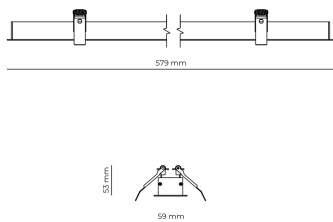

Technical datasheet

WORREC-579-L-930-1-80-WH

Product description

Premium recessed luminaire with precision optics for minimal glare. Ideal for offices, retail spaces and schools where light quality matters. Efficiency up to 141 lm/W, CRI up to 90+, selectable 50° or 80° distribution. Available with DALI control. Lifetime 50,000h, 5-year warranty. Modular sizes 579/859/1139 mm.

LED 220-240 V 50-60 Hz IP20  CE  UGR < 19

Product technical data

Mains voltage	220 - 240V AC, 50/60Hz
Connection method	Screw terminal
Dimming type	Non-dimmable
IP rating	20
Protection class	I
Ambient temperature	0 to +25 °C
Light source	LED
Rated luminous flux	2,452 lm
Connected load	24.41 W
Luminous efficacy	100.5 lm/W

Ripple	3 %
Inrush current	8 A
Inrush time	48 μs
Optical system	Lenses
Optical part material	PMMA
Housing material	Aluminium
Surface finish	Powder coated
Width	59.00 cm
Height	53.00 cm
Length	579.00 cm
Weight	1.00 kg
Service lifetime (L80 B10)	50 000 h
Warranty	5 years

Dimensions

Light distribution