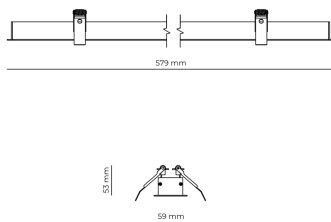

Technical datasheet

WORREC-579-L-930-1-50-BL

Product description

Premium recessed luminaire with precision optics for minimal glare. Ideal for offices, retail spaces and schools where light quality matters. Efficiency up to 141 lm/W, CRI up to 90+, selectable 50° or 80° distribution. Available with DALI control. Lifetime 50,000h, 5-year warranty. Modular sizes 579/859/1139 mm.

LED 220-240 V 50-60 Hz IP20  CE  UGR < 19

Product technical data

Mains voltage	220 - 240V AC, 50/60Hz	Ripple	3 %
Connection method	Screw terminal	Inrush current	8 A
Dimming type	Non-dimmable	Inrush time	48 μs
IP rating	20	Optical system	Lenses
Protection class	I	Optical part material	PMMA
Ambient temperature	0 to +25 °C	Housing material	Aluminium
Light source	LED	Surface finish	Powder coated
Rated luminous flux	2,389 lm	Width	59.00 cm
Connected load	24.41 W	Height	53.00 cm
Luminous efficacy	97.9 lm/W	Length	579.00 cm
		Weight	1.00 kg
		Service lifetime (L80 B10)	50 000 h
		Warranty	5 years

Dimensions

Light distribution