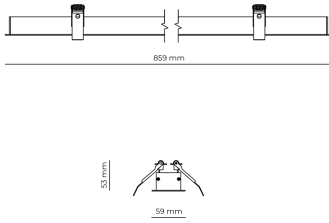

### Product technical data

Mains voltage	220 - 240V AC, 50/60Hz	Ripple	3 %
Connection method	Screw terminal	DALI address	1
Dimming type	DALI	Standby power	0.50 W
IP rating	20	Inrush current	5 A
Protection class	I	Inrush time	45 µs
Ambient temperature	0 to +25 °C	Optical system	Lenses
Light source	LED	Optical part material	PMMA
Rated luminous flux	4,654 lm	Housing material	Aluminium
Connected load	41.87 W	Surface finish	Powder coated
Luminous efficacy	111.2 lm/W	Width	59.00 cm
		Height	53.00 cm
		Length	859.00 cm
		Weight	1.00 kg
		Service lifetime (L80 B10)	50 000 h
		Warranty	5 years

## Dimensions