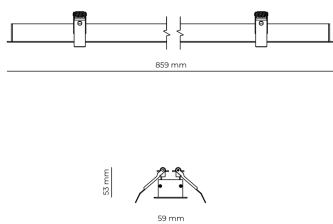

Technical datasheet

WORREC-859-L-830-1-80-WH

Product description

Premium recessed luminaire with precision optics for minimal glare. Ideal for offices, retail spaces and schools where light quality matters. Efficiency up to 141 lm/W, CRI up to 90+, selectable 50° or 80° distribution. Available with DALI control. Lifetime 50,000h, 5-year warranty. Modular sizes 579/859/1139 mm.

LED 220-240 V 50-60 Hz IP20    UGR < 19

Product technical data

Mains voltage	220 - 240V AC, 50/60Hz
Connection method	Screw terminal
Dimming type	Non-dimmable
IP rating	20
Protection class	I
Ambient temperature	0 to +25 °C
Light source	LED
Rated luminous flux	4,777 lm
Connected load	40.77 W
Luminous efficacy	117.2 lm/W

Ripple	3 %
Inrush current	8 A
Inrush time	48 μs
Optical system	Lenses
Optical part material	PMMA
Housing material	Aluminium
Surface finish	Powder coated
Width	59.00 cm
Height	53.00 cm
Length	859.00 cm
Weight	1.00 kg
Service lifetime (L80 B10)	50 000 h
Warranty	5 years

Dimensions

Light distribution