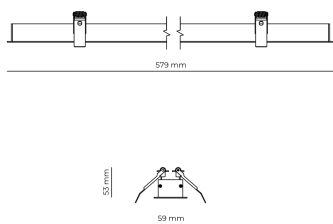

Technical datasheet

WORREC-579-L-830-1-80-WH

Product description

Premium recessed luminaire with precision optics for minimal glare. Ideal for offices, retail spaces and schools where light quality matters. Efficiency up to 141 lm/W, CRI up to 90+, selectable 50° or 80° distribution. Available with DALI control. Lifetime 50,000h, 5-year warranty. Modular sizes 579/859/1139 mm.

LED 220-240 V 50-60 Hz IP20  CE  UGR < 19

Product technical data

Mains voltage	220 - 240V AC, 50/60Hz
Connection method	Screw terminal
Dimming type	Non-dimmable
IP rating	20
Protection class	I
Ambient temperature	0 to +25 °C
Light source	LED
Rated luminous flux	3,185 lm
Connected load	27.20 W
Luminous efficacy	117.1 lm/W

Ripple	3 %
Inrush current	8 A
Inrush time	48 μs
Optical system	Lenses
Optical part material	PMMA
Housing material	Aluminium
Surface finish	Powder coated
Width	59.00 cm
Height	53.00 cm
Length	579.00 cm
Weight	1.00 kg
Service lifetime (L80 B10)	50 000 h
Warranty	5 years

Dimensions

Light distribution