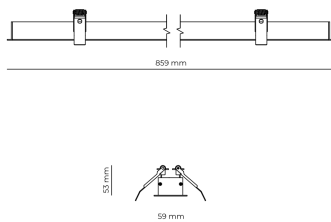

Technical datasheet

WORREC-859-L-830-1-50-WH

Product description

Premium recessed luminaire with precision optics for minimal glare. Ideal for offices, retail spaces and schools where light quality matters. Efficiency up to 141 lm/W, CRI up to 90+, selectable 50° or 80° distribution. Available with DALI control. Lifetime 50,000h, 5-year warranty. Modular sizes 579/859/1139 mm.

LED 220-240 V 50-60 Hz IP20  CE  UGR < 19

Product technical data

Mains voltage	220 - 240V AC, 50/60Hz	Ripple	3 %
Connection method	Screw terminal	Inrush current	8 A
Dimming type	Non-dimmable	Inrush time	48 μs
IP rating	20	Optical system	Lenses
Protection class	I	Optical part material	PMMA
Ambient temperature	0 to +25 °C	Housing material	Aluminium
Light source	LED	Surface finish	Powder coated
Rated luminous flux	4,654 lm	Width	59.00 cm
Connected load	40.77 W	Height	53.00 cm
Luminous efficacy	114.2 lm/W	Length	859.00 cm
		Weight	1.00 kg
		Service lifetime (L80 B10)	50 000 h
		Warranty	5 years

Dimensions

Light distribution