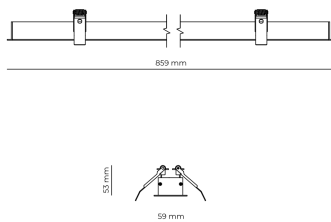

Technical datasheet

WORREC-859-L-830-1-50-BL

Product description

Premium recessed luminaire with precision optics for minimal glare. Ideal for offices, retail spaces and schools where light quality matters. Efficiency up to 141 lm/W, CRI up to 90+, selectable 50° or 80° distribution. Available with DALI control. Lifetime 50,000h, 5-year warranty. Modular sizes 579/859/1139 mm.

LED 220-240 V 50-60 Hz IP20  CE  UGR < 19

Product technical data

Mains voltage	220 - 240V AC, 50/60Hz	Ripple	3 %
Connection method	Screw terminal	Inrush current	8 A
Dimming type	Non-dimmable	Inrush time	48 μs
IP rating	20	Optical system	Lenses
Protection class	I	Optical part material	PMMA
Ambient temperature	0 to +25 °C	Housing material	Aluminium
Light source	LED	Surface finish	Powder coated
Rated luminous flux	4,654 lm	Width	59.00 cm
Connected load	40.77 W	Height	53.00 cm
Luminous efficacy	114.2 lm/W	Length	859.00 cm
		Weight	1.00 kg
		Service lifetime (L80 B10)	50 000 h
		Warranty	5 years

Dimensions

Light distribution