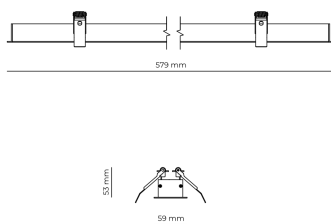

Technical datasheet

WORREC-579-L-830-1-50-BL

Product description

Premium recessed luminaire with precision optics for minimal glare. Ideal for offices, retail spaces and schools where light quality matters. Efficiency up to 141 lm/W, CRI up to 90+, selectable 50° or 80° distribution. Available with DALI control. Lifetime 50,000h, 5-year warranty. Modular sizes 579/859/1139 mm.

LED 220-240 V 50-60 Hz IP20  CE  UGR < 19

Product technical data

Mains voltage	220 - 240V AC, 50/60Hz	Ripple	3 %
Connection method	Screw terminal	Inrush current	8 A
Dimming type	Non-dimmable	Inrush time	48 μs
IP rating	20	Optical system	Lenses
Protection class	I	Optical part material	PMMA
Ambient temperature	0 to +25 °C	Housing material	Aluminium
Light source	LED	Surface finish	Powder coated
Rated luminous flux	3,103 lm	Width	59.00 cm
Connected load	27.20 W	Height	53.00 cm
Luminous efficacy	114.1 lm/W	Length	579.00 cm
		Weight	1.00 kg
		Service lifetime (L80 B10)	50 000 h
		Warranty	5 years

Dimensions

Light distribution