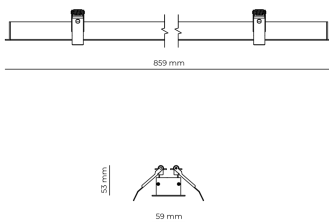

Technical datasheet

WORREC-859-M-950-1-80-WH

Product description

Premium recessed luminaire with precision optics for minimal glare. Ideal for offices, retail spaces and schools where light quality matters. Efficiency up to 141 lm/W, CRI up to 90+, selectable 50° or 80° distribution. Available with DALI control. Lifetime 50,000h, 5-year warranty. Modular sizes 579/859/1139 mm.

LED 220-240 V 50-60 Hz IP20  CE  UGR < 19

Product technical data

Mains voltage	220 - 240V AC, 50/60Hz	Ripple	3 %
Connection method	Screw terminal	Inrush current	8 A
Dimming type	Non-dimmable	Inrush time	48 μs
IP rating	20	Optical system	Lenses
Protection class	I	Optical part material	PMMA
Ambient temperature	0 to +25 °C	Housing material	Aluminium
Light source	LED	Surface finish	Powder coated
Rated luminous flux	4,120 lm	Width	59.00 cm
Connected load	35.97 W	Height	53.00 cm
Luminous efficacy	114.6 lm/W	Length	859.00 cm
		Weight	1.00 kg
		Service lifetime (L80 B10)	50 000 h
		Warranty	5 years

Dimensions

Light distribution