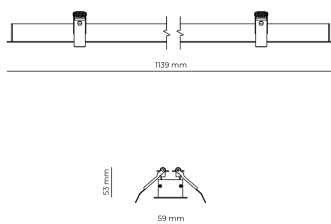

Technical datasheet

WORREC-1139-M-950-1-80-BL

Product description

Premium recessed luminaire with precision optics for minimal glare. Ideal for offices, retail spaces and schools where light quality matters. Efficiency up to 141 lm/W, CRI up to 90+, selectable 50° or 80° distribution. Available with DALI control. Lifetime 50,000h, 5-year warranty. Modular sizes 579/859/1139 mm.

LED 220-240 V 50-60 Hz IP20  CE  UGR < 19

Product technical data

Mains voltage	220 - 240V AC, 50/60Hz	Ripple	3 %
Connection method	Screw terminal	Inrush current	8 A
Dimming type	Non-dimmable	Inrush time	48 μs
IP rating	20	Optical system	Lenses
Protection class	I	Optical part material	PMMA
Ambient temperature	0 to +25 °C	Housing material	Aluminium
Light source	LED	Surface finish	Powder coated
Rated luminous flux	4,770 lm	Width	59.00 cm
Connected load	40.37 W	Height	53.00 cm
Luminous efficacy	118.1 lm/W	Length	1,139.00 cm
		Weight	1.00 kg
		Service lifetime (L80 B10)	50 000 h
		Warranty	5 years

Dimensions

Light distribution