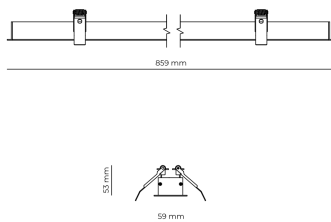

### Product technical data

Mains voltage	220 - 240V AC, 50/60Hz	Ripple	3 %
Connection method	Screw terminal	Inrush current	8 A
Dimming type	Non-dimmable	Inrush time	48 μs
IP rating	20	Optical system	Lenses
Protection class	I	Optical part material	PMMA
Ambient temperature	0 to +25 °C	Housing material	Aluminium
Light source	LED	Surface finish	Powder coated
Rated luminous flux	4,014 lm	Width	59.00 cm
Connected load	35.97 W	Height	53.00 cm
Luminous efficacy	111.6 lm/W	Length	859.00 cm
		Weight	1.00 kg
		Service lifetime (L80 B10)	50 000 h
		Warranty	5 years

### Dimensions