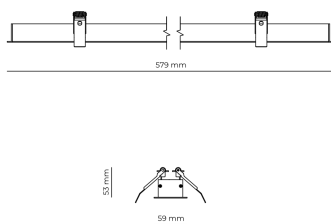

Technical datasheet

WORREC-579-M-950-1-50-BL

Product description

Premium recessed luminaire with precision optics for minimal glare. Ideal for offices, retail spaces and schools where light quality matters. Efficiency up to 141 lm/W, CRI up to 90+, selectable 50° or 80° distribution. Available with DALI control. Lifetime 50,000h, 5-year warranty. Modular sizes 579/859/1139 mm.

LED 220-240 V 50-60 Hz IP20  CE  UGR < 19

Product technical data

Mains voltage	220 - 240V AC, 50/60Hz	Ripple	3 %
Connection method	Screw terminal	Inrush current	8 A
Dimming type	Non-dimmable	Inrush time	48 μs
IP rating	20	Optical system	Lenses
Protection class	I	Optical part material	PMMA
Ambient temperature	0 to +25 °C	Housing material	Aluminium
Light source	LED	Surface finish	Powder coated
Rated luminous flux	2,676 lm	Width	59.00 cm
Connected load	24.19 W	Height	53.00 cm
Luminous efficacy	110.6 lm/W	Length	579.00 cm
		Weight	1.00 kg
		Service lifetime (L80 B10)	50 000 h
		Warranty	5 years

Dimensions

Light distribution