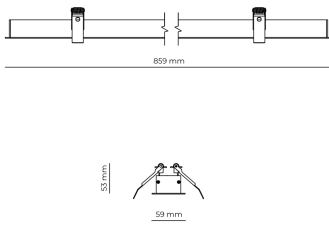

### Product technical data

|                     |                        |                            |               |
|---------------------|------------------------|----------------------------|---------------|
| Mains voltage       | 220 - 240V AC, 50/60Hz | Ripple                     | 3 %           |
| Connection method   | Screw terminal         | DALI address               | 1             |
| Dimming type        | DALI                   | Standby power              | 0.50 W        |
| IP rating           | 20                     | Inrush current             | 5 A           |
| Protection class    | I                      | Inrush time                | 45 µs         |
| Ambient temperature | 0 to +25 °C            | Optical system             | Lenses        |
| Light source        | LED                    | Optical part material      | PMMA          |
| Rated luminous flux | 4,343 lm               | Housing material           | Aluminium     |
| Connected load      | 34.49 W                | Surface finish             | Powder coated |
| Luminous efficacy   | 125.9 lm/W             | Width                      | 59.00 cm      |
|                     |                        | Height                     | 53.00 cm      |
|                     |                        | Length                     | 859.00 cm     |
|                     |                        | Weight                     | 1.00 kg       |
|                     |                        | Service lifetime (L80 B10) | 50 000 h      |
|                     |                        | Warranty                   | 5 years       |

## Dimensions