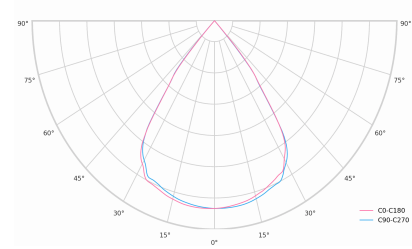

Light distribution

DALI 2

DALI (Digital Addressable Lighting Interface) is an international standard for digital lighting control systems. It enables individual control of each luminaire in the network using digital signals - unlike traditional analog solutions.

Key DALI2 innovations:

- Advanced diagnostic capabilities
- Better fault reporting and device status
- Enhanced scene programming options
- Support for RGB/RGBW and tunable white