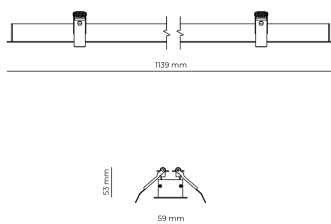

### Product technical data

Mains voltage	220 - 240V AC, 50/60Hz	Ripple	3 %
Connection method	Screw terminal	Inrush current	8 A
Dimming type	Non-dimmable	Inrush time	48 μs
IP rating	20	Optical system	Lenses
Protection class	I	Optical part material	PMMA
Ambient temperature	0 to +25 °C	Housing material	Aluminium
Light source	LED	Surface finish	Powder coated
Rated luminous flux	5,033 lm	Width	59.00 cm
Connected load	37.52 W	Height	53.00 cm
Luminous efficacy	134.1 lm/W	Length	1,139.00 cm
		Weight	1.00 kg
		Service lifetime (L80 B10)	50 000 h
		Warranty	5 years

### Dimensions