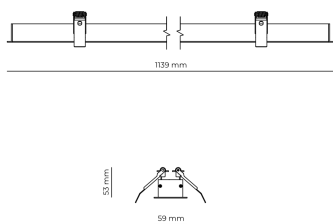

Technical datasheet

WORREC-1139-M-850-1-50-WH

Product description

Premium recessed luminaire with precision optics for minimal glare. Ideal for offices, retail spaces and schools where light quality matters. Efficiency up to 141 lm/W, CRI up to 90+, selectable 50° or 80° distribution. Available with DALI control. Lifetime 50,000h, 5-year warranty. Modular sizes 579/859/1139 mm.

LED 220-240 V 50-60 Hz IP20    UGR < 19

Product technical data

Mains voltage	220 - 240V AC, 50/60Hz
Connection method	Screw terminal
Dimming type	Non-dimmable
IP rating	20
Protection class	I
Ambient temperature	0 to +25 °C
Light source	LED
Rated luminous flux	4,903 lm
Connected load	37.52 W
Luminous efficacy	130.7 lm/W

Ripple	3 %
Inrush current	8 A
Inrush time	48 μs
Optical system	Lenses
Optical part material	PMMA
Housing material	Aluminium
Surface finish	Powder coated
Width	59.00 cm
Height	53.00 cm
Length	1,139.00 cm
Weight	1.00 kg
Service lifetime (L80 B10)	50 000 h
Warranty	5 years

Dimensions

Light distribution