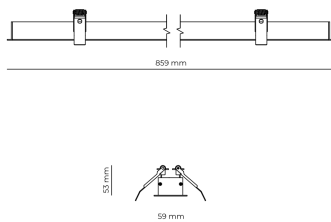

### Product technical data

Mains voltage	220 - 240V AC, 50/60Hz	Ripple	3 %
Connection method	Screw terminal	Inrush current	8 A
Dimming type	Non-dimmable	Inrush time	48 μs
IP rating	20	Optical system	Lenses
Protection class	I	Optical part material	PMMA
Ambient temperature	0 to +25 °C	Housing material	Aluminium
Light source	LED	Surface finish	Powder coated
Rated luminous flux	4,231 lm	Width	59.00 cm
Connected load	33.52 W	Height	53.00 cm
Luminous efficacy	126.2 lm/W	Length	859.00 cm
		Weight	1.00 kg
		Service lifetime (L80 B10)	50 000 h
		Warranty	5 years

### Dimensions