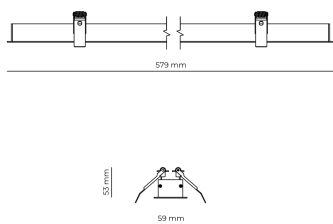

Technical datasheet

WORREC-579-M-850-1-50-WH

Product description

Premium recessed luminaire with precision optics for minimal glare. Ideal for offices, retail spaces and schools where light quality matters. Efficiency up to 141 lm/W, CRI up to 90+, selectable 50° or 80° distribution. Available with DALI control. Lifetime 50,000h, 5-year warranty. Modular sizes 579/859/1139 mm.

LED 220-240 V 50-60 Hz IP20    UGR < 19

Product technical data

Mains voltage	220 - 240V AC, 50/60Hz
Connection method	Screw terminal
Dimming type	Non-dimmable
IP rating	20
Protection class	I
Ambient temperature	0 to +25 °C
Light source	LED
Rated luminous flux	2,821 lm
Connected load	22.56 W
Luminous efficacy	125.0 lm/W

Ripple	3 %
Inrush current	8 A
Inrush time	48 μs
Optical system	Lenses
Optical part material	PMMA
Housing material	Aluminium
Surface finish	Powder coated
Width	59.00 cm
Height	53.00 cm
Length	579.00 cm
Weight	1.00 kg
Service lifetime (L80 B10)	50 000 h
Warranty	5 years

Dimensions

Light distribution