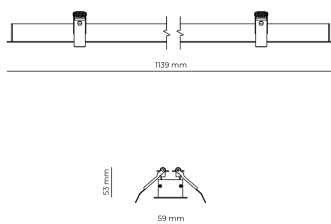

Technical datasheet

WORREC-1139-M-850-1-50-BL

Product description

Premium recessed luminaire with precision optics for minimal glare. Ideal for offices, retail spaces and schools where light quality matters. Efficiency up to 141 lm/W, CRI up to 90+, selectable 50° or 80° distribution. Available with DALI control. Lifetime 50,000h, 5-year warranty. Modular sizes 579/859/1139 mm.

LED 220-240 V 50-60 Hz IP20  CE  UGR < 19

Product technical data

Mains voltage	220 - 240V AC, 50/60Hz	Ripple	3 %
Connection method	Screw terminal	Inrush current	8 A
Dimming type	Non-dimmable	Inrush time	48 μs
IP rating	20	Optical system	Lenses
Protection class	I	Optical part material	PMMA
Ambient temperature	0 to +25 °C	Housing material	Aluminium
Light source	LED	Surface finish	Powder coated
Rated luminous flux	4,903 lm	Width	59.00 cm
Connected load	37.52 W	Height	53.00 cm
Luminous efficacy	130.7 lm/W	Length	1,139.00 cm
		Weight	1.00 kg
		Service lifetime (L80 B10)	50 000 h
		Warranty	5 years

Dimensions

Light distribution