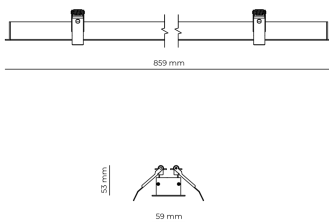

### Product technical data

Mains voltage	220 - 240V AC, 50/60Hz	Ripple	3 %
Connection method	Screw terminal	Inrush current	8 A
Dimming type	Non-dimmable	Inrush time	48 μs
IP rating	20	Optical system	Lenses
Protection class	I	Optical part material	PMMA
Ambient temperature	0 to +25 °C	Housing material	Aluminium
Light source	LED	Surface finish	Powder coated
Rated luminous flux	4,231 lm	Width	59.00 cm
Connected load	33.52 W	Height	53.00 cm
Luminous efficacy	126.2 lm/W	Length	859.00 cm
		Weight	1.00 kg
		Service lifetime (L80 B10)	50 000 h
		Warranty	5 years

### Dimensions